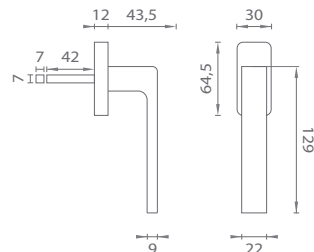

AT - SULLA DK - HR 7S

	CHL, CHM, CIM		BIM, ZLL PVD		ZLM	
	bez DPH	s DPH	bez DPH	s DPH	bez DPH	s DPH
kľučka na eurookno	26,00	31,20	29,00	34,80	32,00	38,40